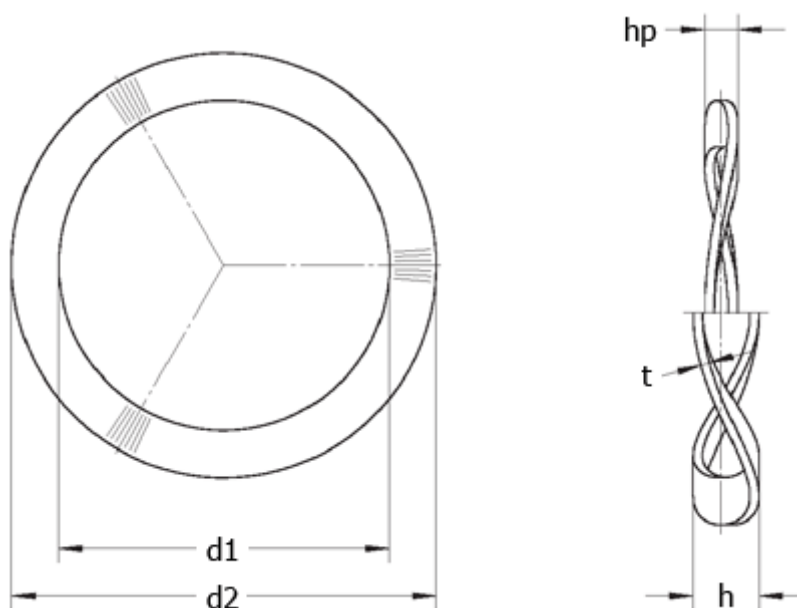

Article number: 22014312

Description: Wave washer L&M 139x129x0,6 K2
for bearing : 6018, 6216, 6313, 6411, 16018

Measures

d1 = 126.80
d2 = 136.50
F (N) at hp = 550.0
For bearing = 6018, 6216, 6313, 6411, 16018
h = 4.4
hp = 1.90
t = 0.60
Waves = 8

Weight (kg) / 100 pcs = 1.010